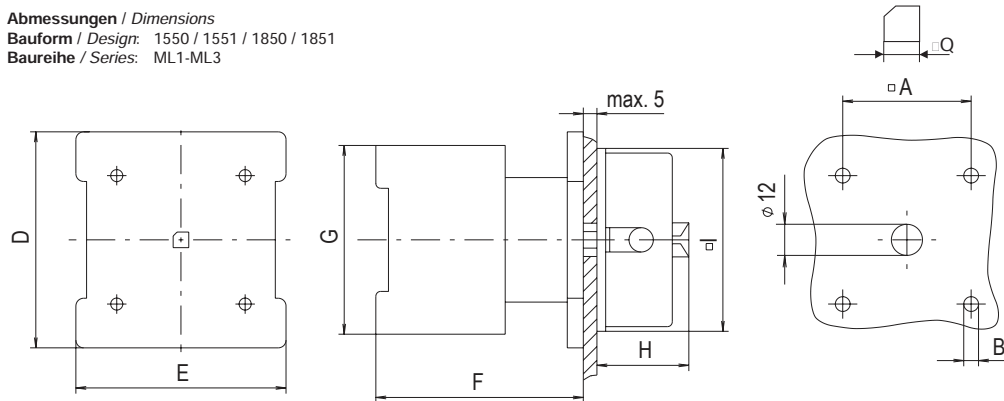

handle/front plate
red/yellow rd/ye (with Emergency-off function)
or black/grey bk/gr

*MLO IP 55
IP 65

Abmessungen / Dimensions
Bauform / Design: 1550 / 1551
Baureihe / Series: MLO

Abmessungen / Dimensions
Bauform / Design: 1550 / 1551 / 1850 / 1851
Baureihe / Series: ML1-ML3